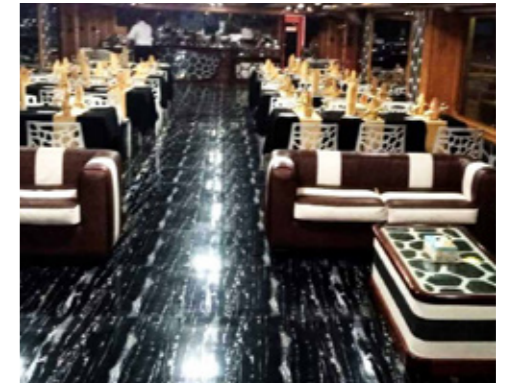

Vessel Type

» Cruise Ship

Facilities

» Jacuzzi
» Toilet(s)

Safety

» Medical Kit
» Life Jackets
» Fire Extinguishers

Amenities

» Available for party (Corporate, Family Event, Wedding Ceremony and Many more)
» Available for party (bachelor , birthday, Anniversary and Many more)
» Available for corporate party & wedding ceremonies
» Music