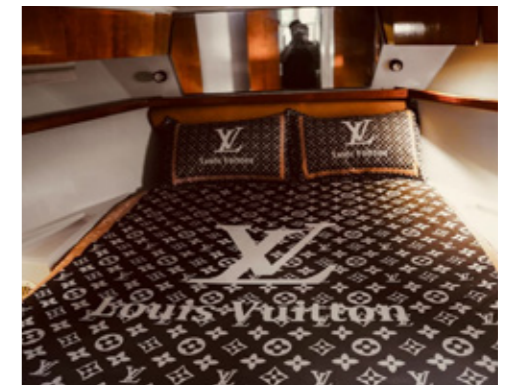

- » Available for party (Corporate, Family Event, Wedding Ceremony and Many more)
- » Available for party (bachelor , birthday, Anniversary and Many more)
- » Music

RAVA

66 Ft

Max Guests	:	12
Cabin	:	3
Length Boat	:	66
Bedroom	:	2
VIP Room	:	1
Crew	:	4
Speed	:	37n