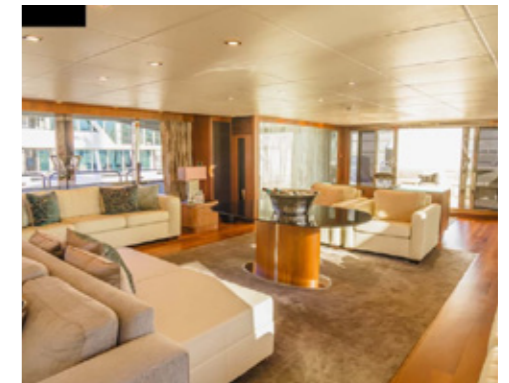

- » Medical Kit
- » Life Jackets
- » Fire Extinguishers

MEGA
YACHTS

CARNIVAL

151 Ft

Max Guests : 180

Length Boat : 151

Vessel Type

» Cruise Ship