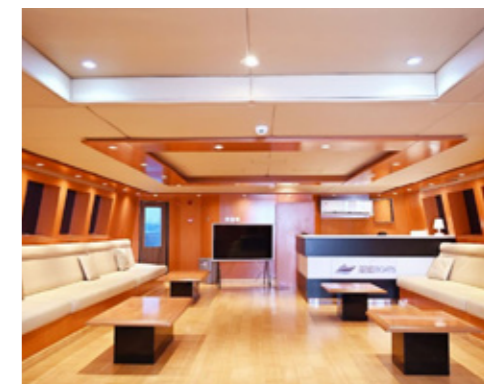

OCEAN DREAM

141 Ft

Max Guests	:	140
Cabin	:	4
Length Boat	:	141
Bedroom	:	3
VIP Room	:	1
Crew	:	4

Vessel Type

» Standard

Facilities

- » Jacuzzi
- » Toilet(s)

Safety

- » Medical Kit
- » Life Jackets
- » Fire Extinguishers

Amenities

- » Available for party (Corporate, Family Event, Wedding Ceremony and Many more)
- » Available for party (bachelor , birthday, Anniversary and Many more)
- » Music