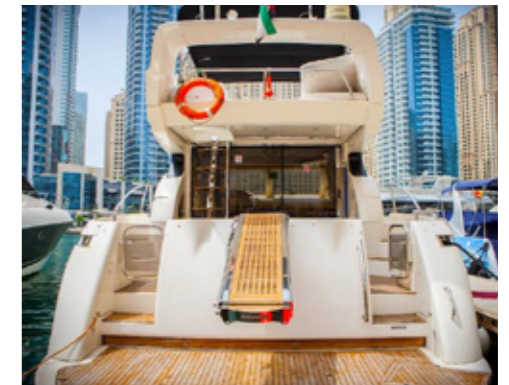

» Fire Extinguishers

Amenities

» Available for Romantic Dinner

» Ice Box - Available.

» Music

ADORA

55 Ft

Max Guests : 20
Cabin : 3
Length Boat : 55
Bedroom : 2
VIP Room : 1
Crew : 3